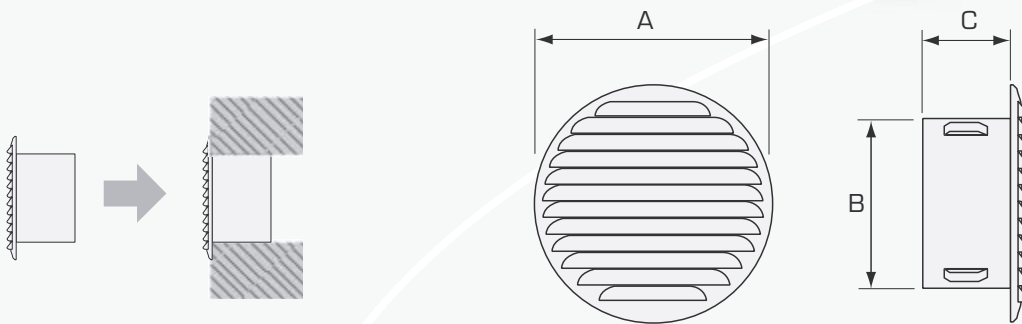

External grille Ø140 mm

Round grille with adapter Ø95 mm for outdoor mounting. The grille is supplied with hidden screw holes for screw mounting.

The grille fits directly on to wall pipe Ø95/99 x 150 and Ø98/102 with Rubber ring EPDM (art no 008247).

The grille is made of UV-constant ABS plastic.

Standard colour: White NCS S0502-Y.

Specification		
Product	Free area (cm ²)	Art no bulk
External grille Ø95/140 white, NCS S0502-Y	41	831301
External grille Ø95/140 grey, NCS S2000-N	41	831307

FRESH Grilles

Accessories • 2004-01-01

Metal grille with adapter

Round external grilles made of pressed steel. The grilles are available in aluminium, copper and stainless. The adapter is intended for dimension Ø98/102mm and include fixed brackets for secure mounting.