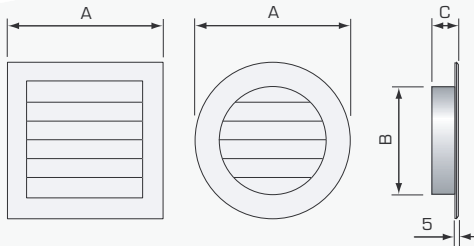

Moulded grille in aluminium

Moulded grilles with insectnet and adapter as standard. Available in several dimensions, both round and square.

Specification	Measurements				
Product	A (mm)	B (mm)	C (mm)	Weight (gram)	Art no bulk
Moulded aluminium grille Ø80/96*	96	79	14	115	447211
Moulded aluminium grille Ø100/125*	125	99	20	190	447213
Moulded aluminium grille Ø125/150*	150	124	20	240	447215
Moulded aluminium grille Ø150/175*	175	149	20	360	447217
Moulded aluminium grille Ø160/185*	185	159	20	390	447219
Moulded aluminium grille #100/130*	130	99	20	270	447221
Moulded aluminium grille #150/180*	180	149	20	430	447223

* = not a stock-item

Interior grille

Grille for indoor mounting. The grille fit adapters with snap-in closure. It can also be fitted to the adapter by using two small screws. Made of ABS plastic, white, NCS S0502-Y.