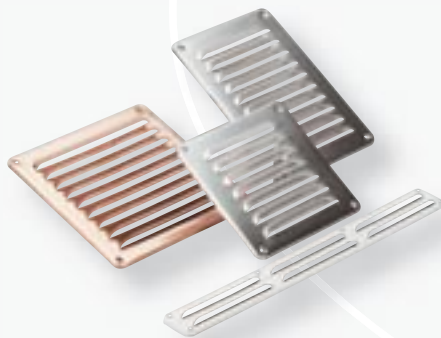

Fresh external grilles

We have a wide range of external grilles. Plastic grilles, square and round, in several colours, and metal grilles in different models and material.

We also have the possibility to complement the standard range with special colours for a specific project. For further details please contact Fresh AB.