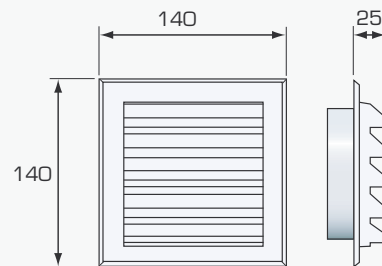

External grille #115 mm

Grille for outdoor mounting, with hidden screw holes for screw mounting. The screw holes are adjusted to fit cover plate #165 and #210. The grille is supplied with an adapter-ring which fits directly on to wall pipe Ø81/85. The grille is made of UV-constant ABS plastic and is available in several different colours (see below). Insect net #115 is available as accessory (art no 801141).

Standard colour: White NCS S0502-Y
Free area: 37 cm²

External grille #140 mm

Grille for outdoor mounting, with hidden screw holes for screw mounting. The screw holes are adjusted to fit Cover plate #165 and #210. The grille is supplied with an adapter-ring which fits directly on to wall pipe Ø95/99 x 150 and Ø98/102 with Rubber ring EPDM (art no 008247). The grille is made of UV-constant ABS plastic and is available in several different colours (see below). Insect net #140 is available as accessory (art no 801171).

Standard colour: White NCS S0502-Y.
Free area: 64 cm²

Specification

Product	Art no bulk
External grille #115 white, NCS S0502-Y	801151
External grille #115 brown, NCS S8010-Y70R	801153
External grille #115 red, NCS S4040-Y90R	801155
External grille #115 black, NCS S9000-N	801156
External grille #115 grey, NCS S2000-N	801157
External grille #115 yellow, NCS S2050-Y10R	801158
External grille #140 white, NCS S0502-Y	831401
External grille #140 brown, NCS S8010-Y70R	831403
External grille #140 red, NCS S4040-Y90R	831405
External grille #140 black, NCS S9000-N	831406
External grille #140 grey, NCS S2000-N	831407
External grille #140 yellow, NCS S2050-Y10R	831408
External grille #180 white, NCS S0502-Y	851801