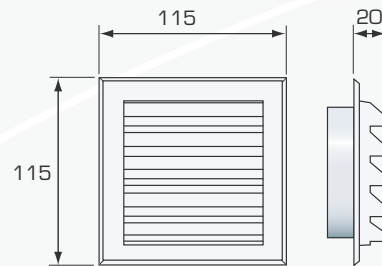

External grille #115 mm

Grille for outdoor mounting, with hidden screw holes for screw mounting. The screw holes are adjusted to fit cover plate #165 and #210. The grille is supplied with an adapter-ring which fits directly on to wall pipe Ø81/85. The grille is made of UV-constant ABS plastic and is available in several different colours (see below). Insect net #115 is available as accessory (art no 801141).

Standard colour: White NCS S0502-Y
Free area: 37 cm²

External grille #140 mm

Grille for outdoor mounting, with hidden screw holes for screw mounting. The screw holes are adjusted to fit Cover plate #165 and #210. The grille is supplied with an adapter-ring which fits directly on to wall pipe Ø95/99 x 150 and Ø98/102 with Rubber ring EPDM (art no 008247). The grille is made of UV-constant ABS plastic and is available in several different colours (see below). Insect net #140 is available as accessory (art no 801171).

Standard colour: White NCS S0502-Y.
Free area: 64 cm²

Specification

Product	Art no bulk
External grille #115 white, NCS S0502-Y	801151
External grille #115 brown, NCS S8010-Y70R	801153
External grille #115 red, NCS S4040-Y90R	801155
External grille #115 black, NCS S9000-N	801156
External grille #115 grey, NCS S2000-N	801157
External grille #115 yellow, NCS S2050-Y10R	801158
External grille #140 white, NCS S0502-Y	831401
External grille #140 brown, NCS S8010-Y70R	831403
External grille #140 red, NCS S4040-Y90R	831405
External grille #140 black, NCS S9000-N	831406
External grille #140 grey, NCS S2000-N	831407
External grille #140 yellow, NCS S2050-Y10R	831408
External grille #180 white, NCS S0502-Y	851801