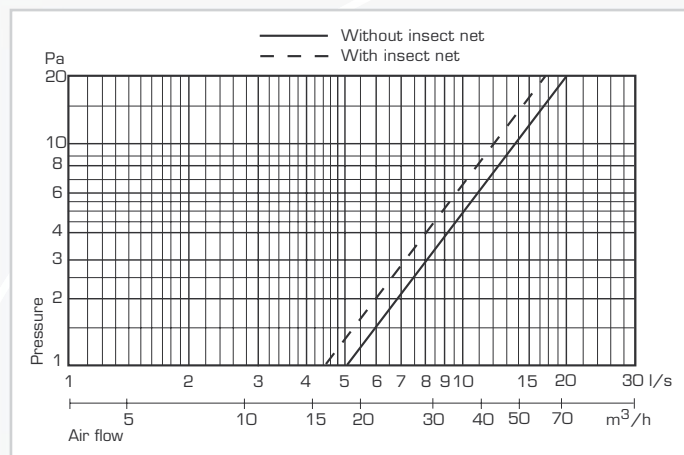

Standard colour: White NCS S0502-Y
Free area: 64 cm²

External grille 110 x 150 mm

A slimmer model of grille #150, with countersunk holes for screw mounting. The screwholes are adjusted to fit cover plate 18 and 20. The grille is supplied with snap-in closure suited for Fresh's adapters (delivered separately). The grille is made of UV-constant ABS plastic. Insect net #150 is available as accessory (art no 664003).