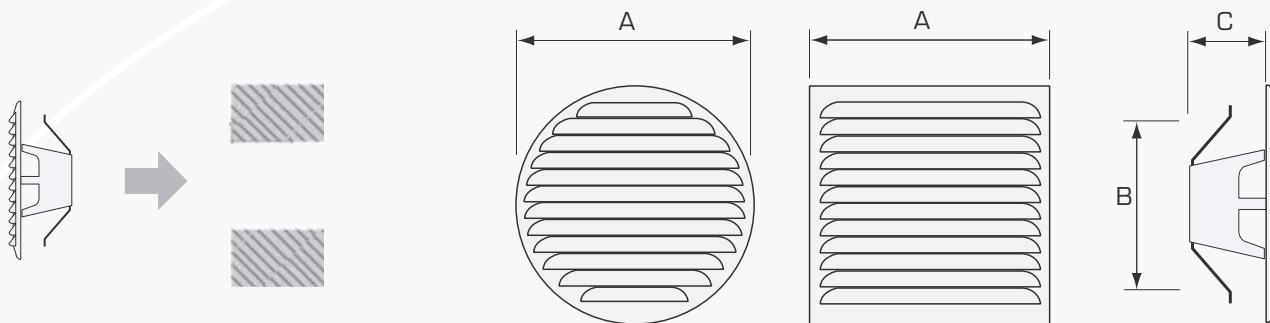

* = not a stock item

FRESH Grilles

Accessories • 2004-01-01

Metal grille with spring fitting

Grilles for outdoor mounting. Available in both square and round model.

The grilles are made of pressed steel and include insect net and spring bracket as standard.

The grille is available in aluminum, copper, stainless and white varnish. The spring bracket, which is mounted on a plastic stand, stretches over two dimensions, for example 80 - 125 mm.

Specification	Measurements				
Product	A (mm)	B (fitting dimension) (mm)	C (mm)	Free area cm ²	Art no bulk
Grille incl spring fitting Ø130 aluminium	130	Ø80-125 #80-125	65	100	445001
Grille incl spring fitting #150 aluminium	150	Ø80-125 #80-125	65	140	447001
Grille incl spring fitting Ø175 aluminium	175	Ø125-160 #125-160	65	140	446001
Grille incl spring fitting Ø130 copper	130	Ø80-125 #80-125	65	100	445003
Grille incl spring fitting #150 copper	150	Ø80-125 #80-125	65	140	447003
Grille incl spring fitting Ø175 copper	175	Ø125-160 #125-160	65	140	446003
Grille incl spring fitting Ø130 stainless	130	Ø80-125 #80-125	65	100	445002
Grille incl spring fitting #150 stainless	150	Ø80-125 #80-125	65	140	447002
Grille incl spring fitting Ø175 stainless	175	Ø125-160 #125-160	65	140	446002
Grille incl spring fitting Ø130 white	130	Ø80-125 #80-125	65	100	445004
Grille incl spring fitting #150 white	150	Ø80-125 #80-125	65	140	447004
Grille incl spring fitting Ø175 white	175	Ø125-160 #125-160	65	140	446004