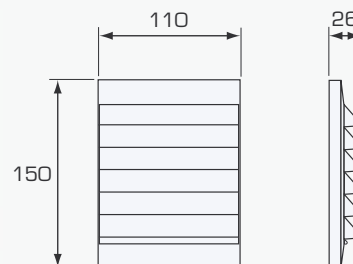

External grille 110 x 150 mm

A slimmer model of grille #150, with countersunk holes for screw mounting. The screwholes are adjusted to fit cover plate 18 and 20. The grille is supplied with snap-in closure suited for Fresh's adapters (delivered separately). The grille is made of UV-constant ABS plastic. Insect net #150 is available as accessory (art no 664003).

Standard colour: White NCS S0502-Y
Free area: 64 cm²