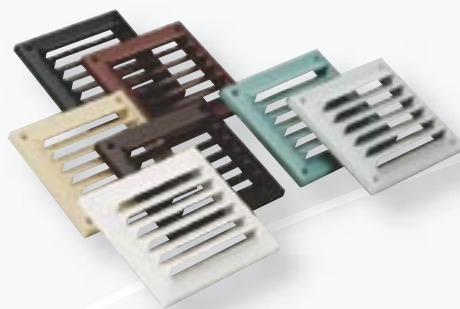

Fresh external grilles

We have a wide range of external grilles. Plastic grilles, square and round, in several colours, and metal grilles in different models and material.

We also have the possibility to complement the standard range with special colours for a specific project. For further details please contact Fresh AB.