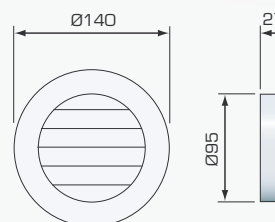

Specification		
Product	Free area (cm²)	Art no bulk
External grille Ø95/140 white, NCS S0502-Y	41	831301
External grille Ø95/140 grey, NCS S2000-N	41	831307