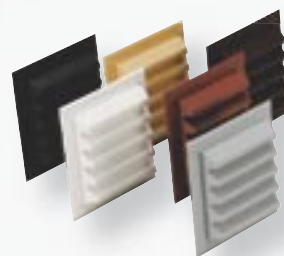

Fresh external grilles

We have a wide range of external grilles. Plastic grilles, square and round, in several colours, and metal grilles in different models and material.

We also have the possibility to complement the standard range with special colours for a specific project. For further details please contact Fresh AB.