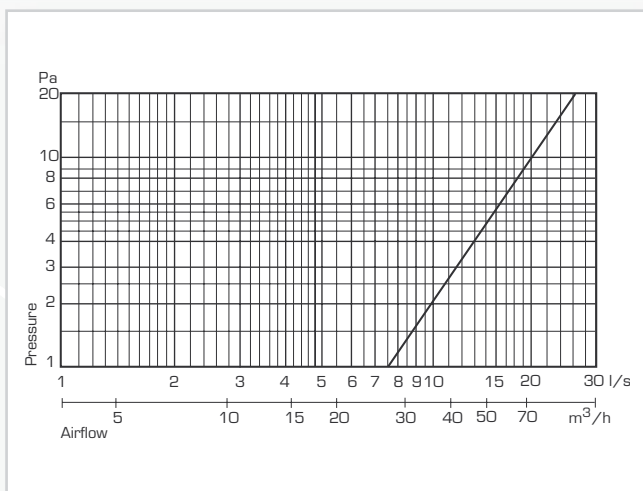

Specification		
Product	Free area (cm²)	Art no bulk
Interior grille #150	60	661521