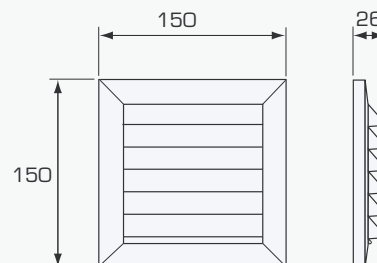

Standard colour: White NCS S0502-Y
Free area: 64 cm²

External grille 110 x 150 mm

A slimmer model of grille #150, with countersunk holes for screw mounting. The screwholes are adjusted to fit cover plate 18 and 20. The grille is supplied with snap-in closure suited for Fresh's adapters (delivered separately). The grille is made of UV-constant ABS plastic. Insect net #150 is available as accessory (art no 664003).