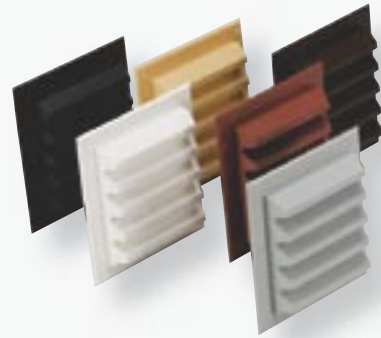

External grille #115 mm

Grille for outdoor mounting, with hidden screw holes for screw mounting. The screw holes are adjusted to fit cover plate #165 and #210. The grille is supplied with an adapter-ring which fits directly on to wall pipe Ø81/85. The grille is made of UV-constant ABS plastic and is available in several different colours (see below). Insect net #115 is available as accessory (art no 801141).

Standard colour: White NCS S0502-Y
Free area: 37 cm²

External grille #140 mm

Grille for outdoor mounting, with hidden screw holes for screw mounting. The screw holes are adjusted to fit Cover plate #165 and #210. The grille is supplied with an adapter-ring which fits directly on to wall pipe Ø95/99 x 150 and Ø98/102 with Rubber ring EPDM (art no 008247). The grille is made of UV-constant ABS plastic and is available in several different colours (see below). Insect net #140 is available as accessory (art no 801171).

Standard colour: White NCS S0502-Y.
Free area: 64 cm²

Specification

Product	Art no bulk
External grille #115 white, NCS S0502-Y	801151
External grille #115 brown, NCS S8010-Y70R	801153
External grille #115 red, NCS S4040-Y90R	801155
External grille #115 black, NCS S9000-N	801156
External grille #115 grey, NCS S2000-N	801157
External grille #115 yellow, NCS S2050-Y10R	801158
External grille #140 white, NCS S0502-Y	831401
External grille #140 brown, NCS S8010-Y70R	831403
External grille #140 red, NCS S4040-Y90R	831405
External grille #140 black, NCS S9000-N	831406
External grille #140 grey, NCS S2000-N	831407
External grille #140 yellow, NCS S2050-Y10R	831408
External grille #180 white, NCS S0502-Y	851801